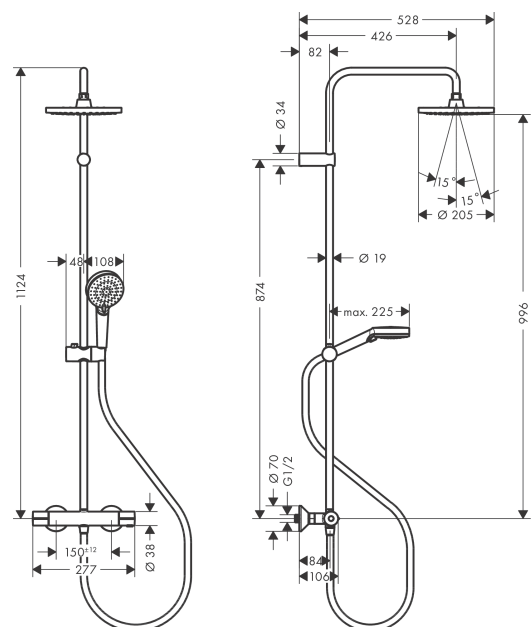

Vernis Blend

Showerpipe 200 1jet Green with thermostat

Surfaces: **Chrome** Article Number: **26318000**

Description

product features

- consists of: overhead shower, hand shower, shower thermostat, shower hose, slider
- overhead shower Vernis Blend 200 1jet
- shower head size overhead shower: 205 mm
- spray type overhead shower: Rain
- ball-joint: overhead shower angle adjustable
- spray type hand shower: Rain, IntenseRain
- maximum flow rate at 3 bar: 5,7 l/min
- minimum flow pressure: 1 bar
- operating pressure: min. 1 bar/max. 10 bar
- shower bar diameter: 19 mm
- height-adjustable slider with locking push-button slider
- shower arm length overhead shower: 426 mm
- thermostat Vernis
- safety lock at 40° C
- adjustable hot water limitation
- outlets controlled via turning handle
- will not run two outlets at same time
- mounting type: exposed installation
- connection dimension DN15
- connection thread G 1/2
- centre distance 150 ± 12 mm
- intrinsically safe against backflow

Technology

Product image

Scale drawing

Vernis Blend
Showerpipe 200 1jet Green with thermostat
 Surfaces: **Chrome** Article Number: **26318000**

Flowchart